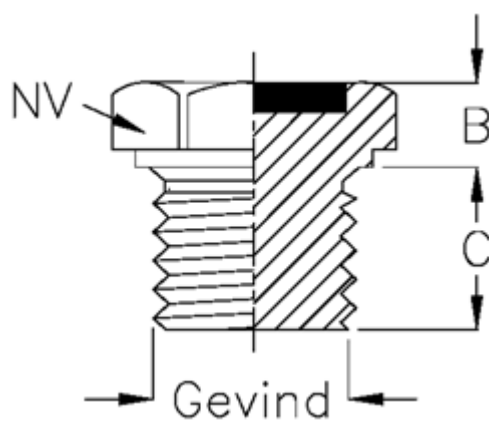

Article number: 21320459B

Description: Drain filling plug
Type 32A M12x1,5 ET.B (drain blue)

Measures

B = 6
C = 8
NV = 17
Thread = M12x1,5